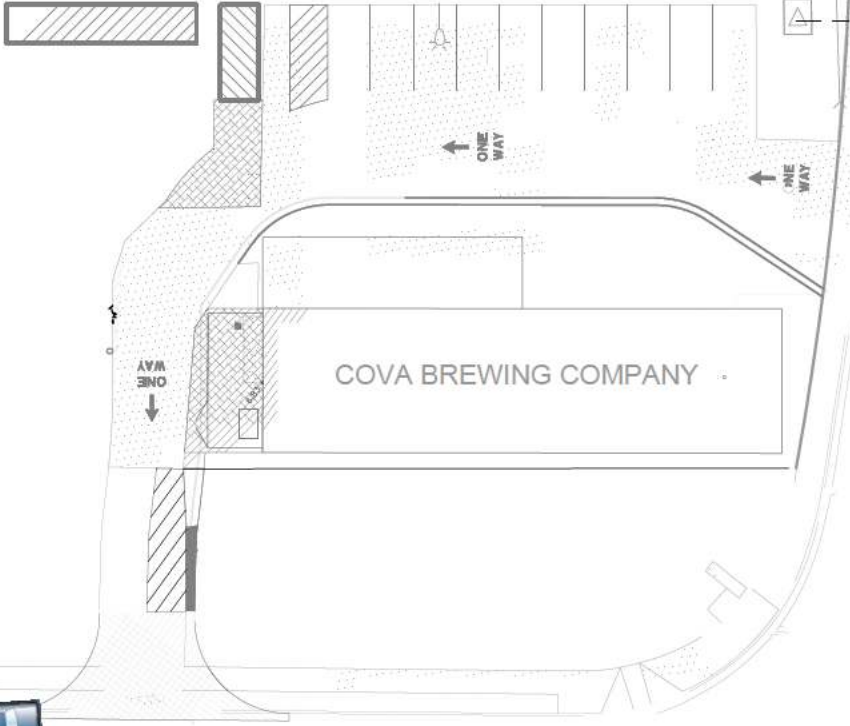

22ND BAY STREET

COVA Parking Along 22nd Bay Street

Cova Parking along Pretty Lake Ave

COVA BEER GARDEN

PRETTY LAKE AVENUE

SHORE DRIVE