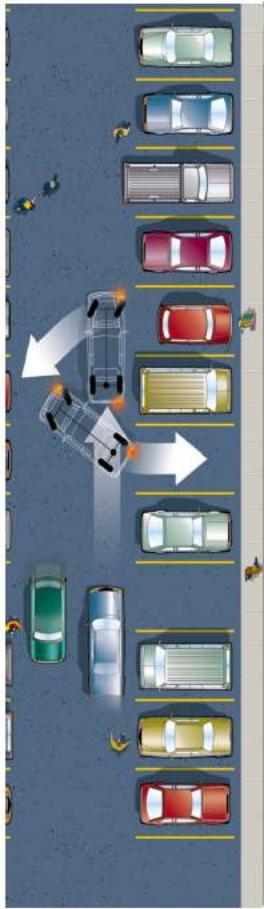

22ND BAY STREET

COVA Parking Along 22nd Bay Street

Cova Parking along Pretty Lake Ave

COVA BEER GARDEN

PRETTY LAKE AVENUE

SHORE DRIVE